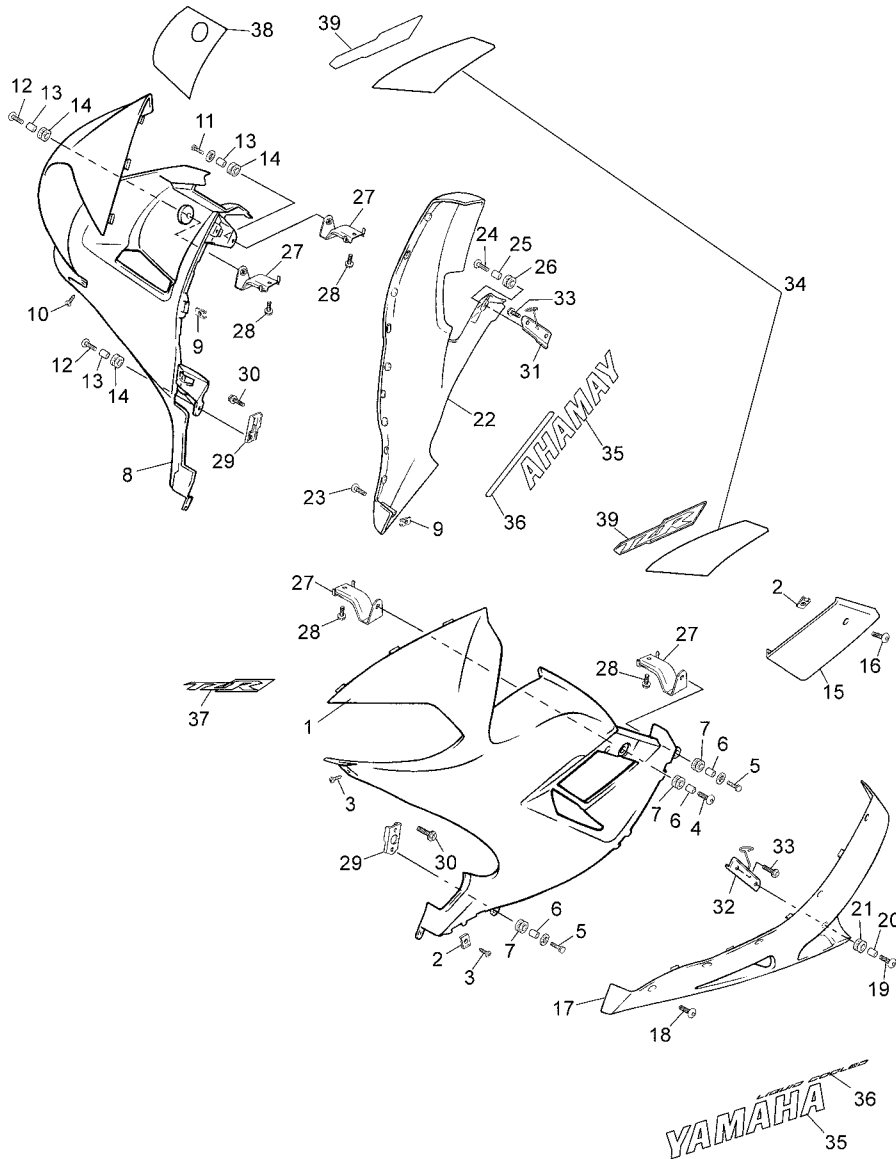

Ref No	Part No	Description
01	5WX-F835G-00-0X	Body, Front Upper 1
01	5WX-F835G-00-1X	Body, Front Upper 1
02	5DS-F8317-00-00	Nut, Emblem
03	90167-04X00-00	Screw, Tapping
04	90110-06200-00	Bolt, Hexagon Socket Head
05	90119-06118-00	Bolt, With Washer
06	90387-067K6-00	Collar
07	90480-13398-00	Grommet
08	5WX-F835H-00-0X	Body, Front Upper 2
08	5WX-F835H-00-1X	Body, Front Upper 2
09	5DS-F8317-00-00	Nut, Emblem
10	90167-04X00-00	Screw, Tapping
11	90110-06200-00	Bolt, Hexagon Socket Head
12	90119-06118-00	Bolt, With Washer
13	90387-067K6-00	Collar
14	90480-13398-00	Grommet
15	5WX-F835U-00-00	Panel 1
16	90167-04X00-00	Screw, Tapping
17	5WX-F835J-R0-P1	Body, Front Lower 1
17	5WX-F835J-R0-P2	Body, Front Lower 1
18	90167-04X00-00	Screw, Tapping
19	90110-06200-00	Bolt, Hexagon Socket Head
20	90387-067K6-00	Collar
21	90480-13398-00	Grommet
22	5WX-F835K-R0-P1	Body, Front Lower 2
22	5WX-F835K-R0-P2	Body, Front Lower 2
23	90167-04X00-00	Screw, Tapping
24	90110-06200-00	Bolt, Hexagon Socket Head
25	90387-067K6-00	Collar
26	90480-13398-00	Grommet
27	5WX-F833K-00-00	Bracket 13
28	9580M-06012-00	Bolt, Flange
29	4BA-F833M-00-00	Bracket 15
30	9580M-06012-00	Bolt, Flange
31	4BA-F833N-10-00	Bracket 16
32	5WX-F833N-00-00	Bracket 16
33	9580M-06012-00	Bolt, Flange
34	5WX-F8390-20-00	Graphic Set, Cowling
34	5WX-F8390-30-00	Graphic Set, Cowling
35	99231-00280-00	Emblem, Yamaha
35	99234-00280-00	Emblem, Yamaha
36	5WX-F839H-10-00	Emblem 1
36	5WX-F839H-20-00	Emblem 1
37	5WX-F839J-20-00	Graphic 11
37	5WX-F839J-30-00	Graphic 11
38	5WX-F8338-00-00	Emblem
39	5WX-F832K-00-00	Graphic 12
39	5WX-F832K-10-00	Graphic 12

5WX5300-C330