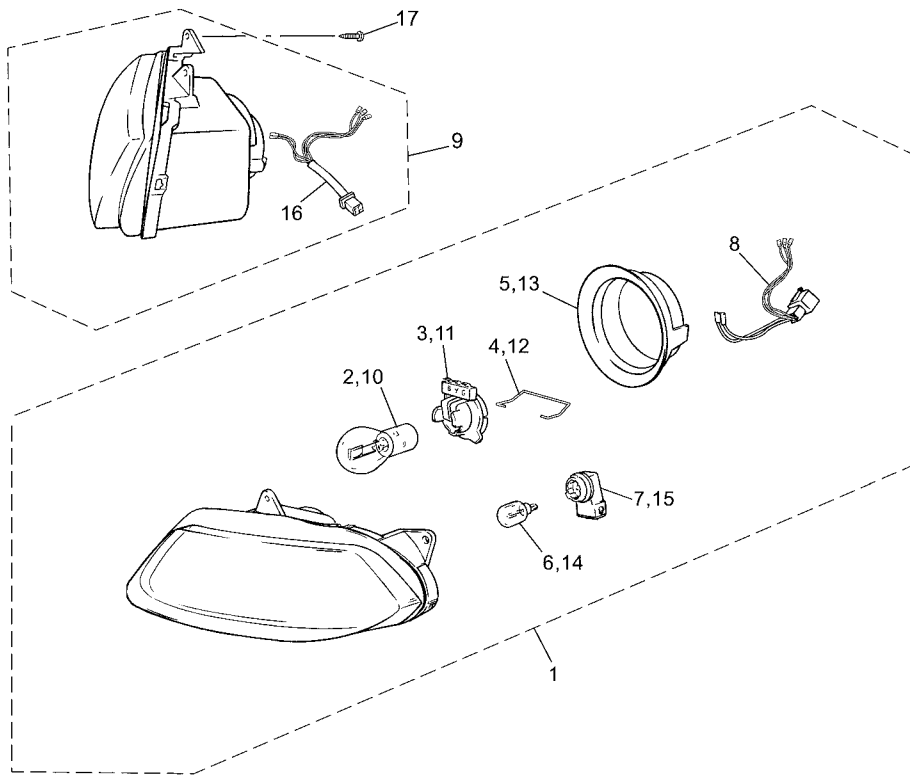

Ref No	Part No	Description
01	5WX-H4110-00-00	Headlight Unit Assy
02	3WG-H4314-00-00	. Bulb, Headlight
03	3WG-H4312-00-00	. Holder, Socket
04	3WG-H4324-00-00	. Spring, Reflector
05	5DU-H4197-00-00	. Cover, Socket
06	5WX-H3311-00-00	. Bulb, Flasher
07	5RW-H331F-00-00	. Socket
08	5WX-H4159-00-00	. Cord, Headlight
09	5WX-H4310-00-00	Headlight Unit Assy
10	3WG-H4314-00-00	. Bulb, Headlight
11	3WG-H4312-00-00	. Holder, Socket
12	3WG-H4324-00-00	. Spring, Reflector
13	5DU-H4197-00-00	. Cover, Socket
14	5WX-H3311-00-00	. Bulb, Flasher
15	5RW-H331F-00-00	. Socket
16	5WX-H4359-00-00	. Cord, Headlight
17	90167-04X00-00	Screw, Tapping

5WX5300-C370