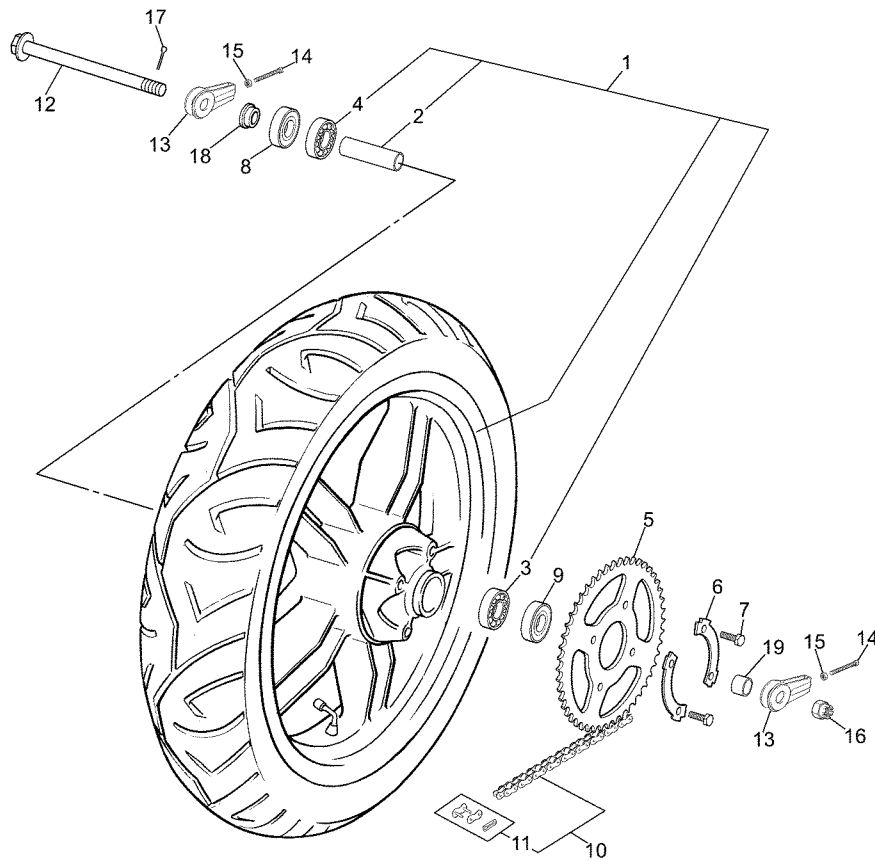

Ref No	Part No	Description
01	5WX-F5370-20-00	Cast Wheel, Rear
02	5WX-F5317-00-00	. . Spacer, Bearing
03	93306-302X5-00	. . Bearing
04	93306-202XU-00	. . Bearing
05	5WX-F5446-00-00	Sprocket, Driven (46t)
06	2RN-F5412-00-00	Washer
07	90101-10X04-00	Bolt
08	93102-22858-00	Oil Seal
09	93102-22826-00	Oil Seal
10	94581-91132-00	Chain
11	94681-91001-00	Joint, Chain
12	4BA-25381-00-00	Axle, Wheel
13	2RN-F5389-00-00	Puller, Chain 2
14	90101-08846-00	Bolt
15	9530L-08600-00	Nut
16	90171-14809-00	Nut, Castle
17	91401-30028-00	Pin, Cotter
18	90387-153N7-00	Collar
19	90387-15765-00	Collar

5WX1352-B260