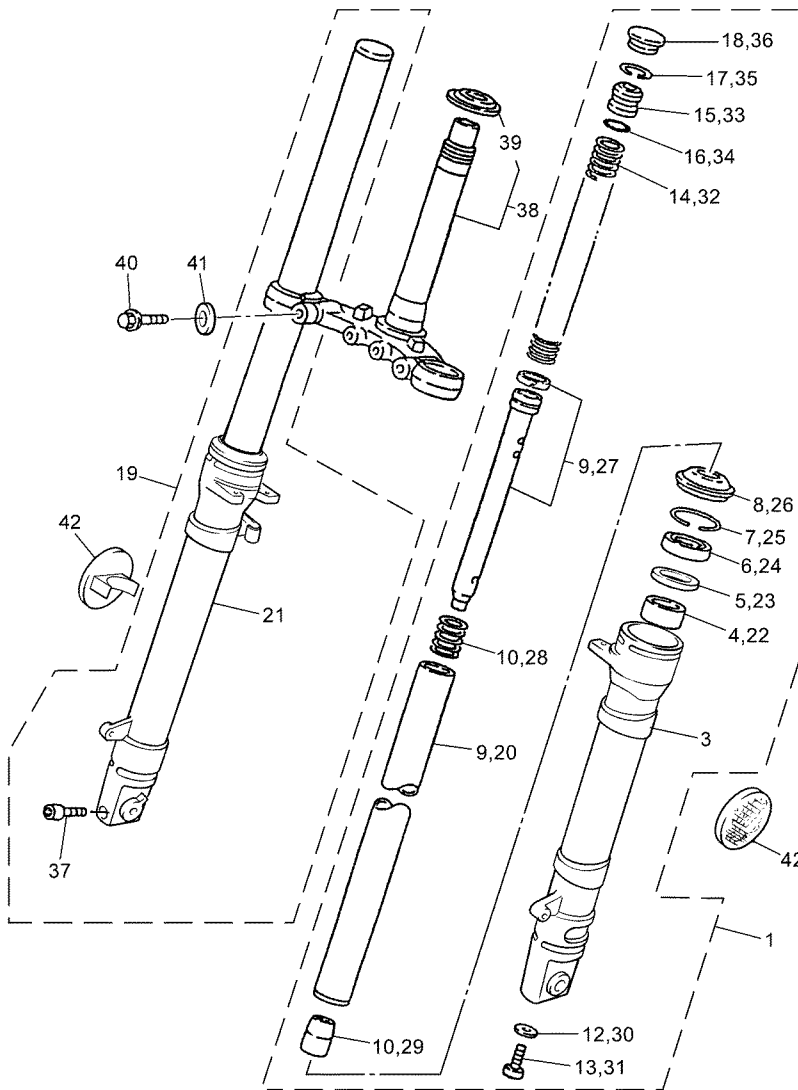

Ref No	Part No	Description
01	5WX-F3102-00-00	Front Fork Assy (l.h)
02	4YV-F3110-00-00	. Inner Tube Comp.1
03	5WX-F3126-00-00	. Tube, Outer (left)
04	5DS-F3125-00-00	. Metal, Slide 1
05	5DS-F3165-00-00	. Washer, Felt
06	5DS-F3145-00-00	. Oil Seal
07	5DS-F3156-00-00	. Clip, Oil Seal
08	5DS-F3144-00-00	. Seal, Dust
09	4YV-F3170-00-00	. Cylinder Comp., Front Fork
10	4YV-F3151-00-00	. Spring, Rebound
11	4YV-F3173-00-00	. Spindle, Taper
12	5DS-F3165-10-00	. Washer, Felt
13	4YV-F3356-00-00	. Bolt 2
14	4YV-F3141-00-00	. Spring, Front Fork
15	5DS-F3111-10-00	. Bolt, Cap
16	5DS-F3157-00-00	. Ring, Piston
17	5DS-F3183-00-00	. Circlip
18	5DS-F3154-00-00	. Plug, Inner Tube
19	5WX-F3103-00-00	Front Fork Assy (r.h)
20	4YV-F3110-00-00	. Inner Tube Comp.1
21	5WX-F3136-00-00	. Tube, Outer (right)
22	5DS-F3125-00-00	. Metal, Slide 1
23	5DS-F3165-00-00	. Washer, Felt
24	5DS-F3145-00-00	. Oil Seal
25	5DS-F3156-00-00	. Clip, Oil Seal
26	5DS-F3144-00-00	. Seal, Dust
27	4YV-F3170-00-00	. Cylinder Comp., Front Fork
28	4YV-F3151-00-00	. Spring, Rebound
29	4YV-F3173-00-00	. Spindle, Taper
30	5DS-F3165-10-00	. Washer, Felt
31	4YV-F3356-00-00	. Bolt 2
32	4YV-F3141-00-00	. Spring, Front Fork
33	5DS-F3111-10-00	. Bolt, Cap
34	5DS-F3157-00-00	. Ring, Piston
35	5DS-F3183-00-00	. Circlip
36	5DS-F3154-10-00	. Plug, Inner Tube
37	5WX-F3346-00-00	. Bolt 1
38	4YV-F3340-00-00	Under Bracket Comp.
39	156-23411-00-00	. Race, Ball 1
40	5KK-F3346-00-00	Bolt 1
41	5KK-F3165-00-00	Washer, Felt
42	5WX-H5111-00-00	Reflector, Front 1

5WX1352-B210