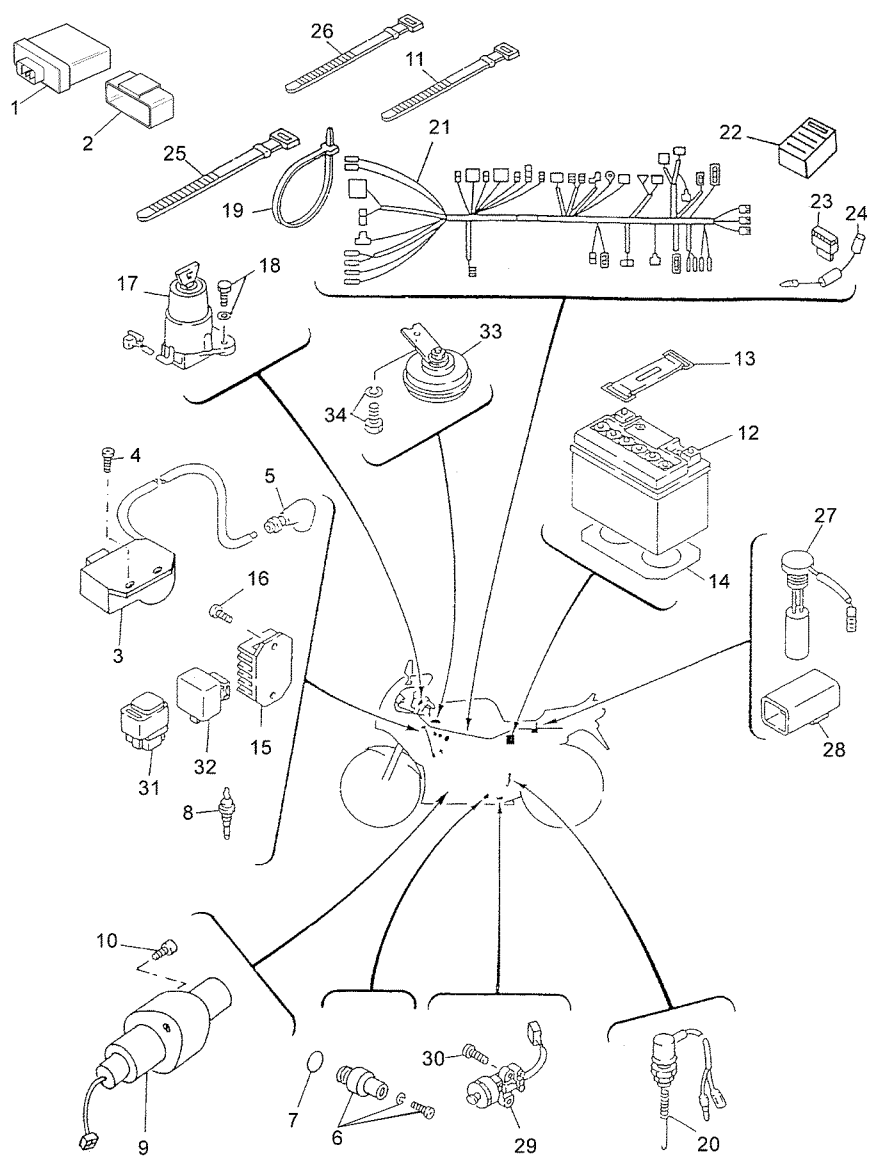

Ref No	Part No	Description
01	5WX-H5540-00-00	C.d.i. Unit Assy
02	4BA-H5546-00-00	Band
03	5WX-H2310-00-00	Ignition Coil Assy
04	9700L-06016-00	Bolt
05	2JW-H2370-00-00	Plug Cap Assy
06	3NC-H2540-00-00	Neutral Switch Assy
07	90430-09824-00	Gasket
08	5WX-H2560-10-00	Thermo Switch Assy
09	4YV-H1800-10-00	Starting Motor Assy
10	90110-06X23-00	Bolt, Hexagon Socket Head
11	90464-50X03-00	Clamp
12	5KK-H2100-00-00	Battery Assy
13	4BA-H2131-00-00	Band, Battery
14	4BA-H2122-00-00	Seat, Battery
15	5RN-H1960-00-00	Rectifier & Regulator Assy
16	9502L-06012-00	Bolt, Flange
17	5WX-W2501-00-00	Main Switch Steering Lock
18	90110-08X04-00	Bolt, Hexagon Socket Head
19	90464-21X00-00	Clamp
20	4BA-H2530-00-00	Stop Switch Assy
21	5WX-H2590-00-00	Wire Harness Assy
22	4BA-H2155-00-00	Band
23	4BA-H2151-00-00	Fuse
24	4YV-H1980-00-00	Diode Assy
25	5T8-H3936-10-00	Band, Switch Cord
26	90464-50X03-00	Clamp
27	3VL-H5720-10-00	Oil Level Gauge Assy
28	5RN-H1950-00-00	Relay Assy
29	3LD-82566-50-00	Switch, Side Stand
30	90110-05822-00	Bolt, Hexagon Socket Head
31	5DS-H1950-00-00	Relay Assy
32	5WX-H3350-00-00	Flasher Relay Assy
33	4MJ-H3371-00-00	Horn
34	9750M-06412-00	Bolt, With Washer

5WX1352-B400