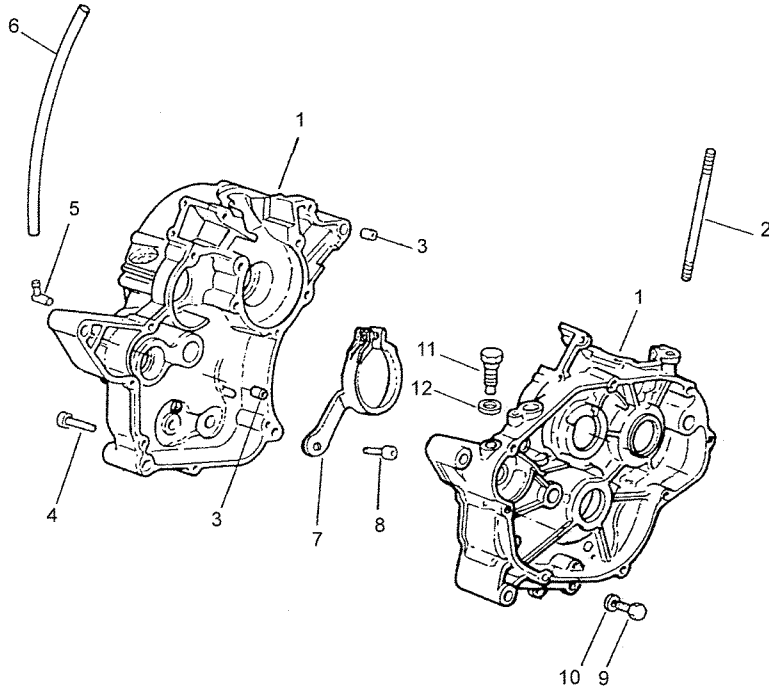

CRANKCASE

Ref No	Part No	Description
01	5WX-E5150-00-0	Crankcase Assy
02	90116-07835-00	Bolt, Stud
03	91812-12805-00	Pin, Dowel
04	9131N-06040-00	Bolt
05	3FN-E5371-00-0	Breather
06	90445-05773-00	Hose (I450)
07	4YV-E5128-00-0	Holder
08	9131N-05012-00	Bolt
09	90101-08873-00	Bolt
10	90201-08X01-00	Washer, Plate
11	90101-12874-00	Bolt
12	90430-12823-00	Gasket

5WX1352-B090