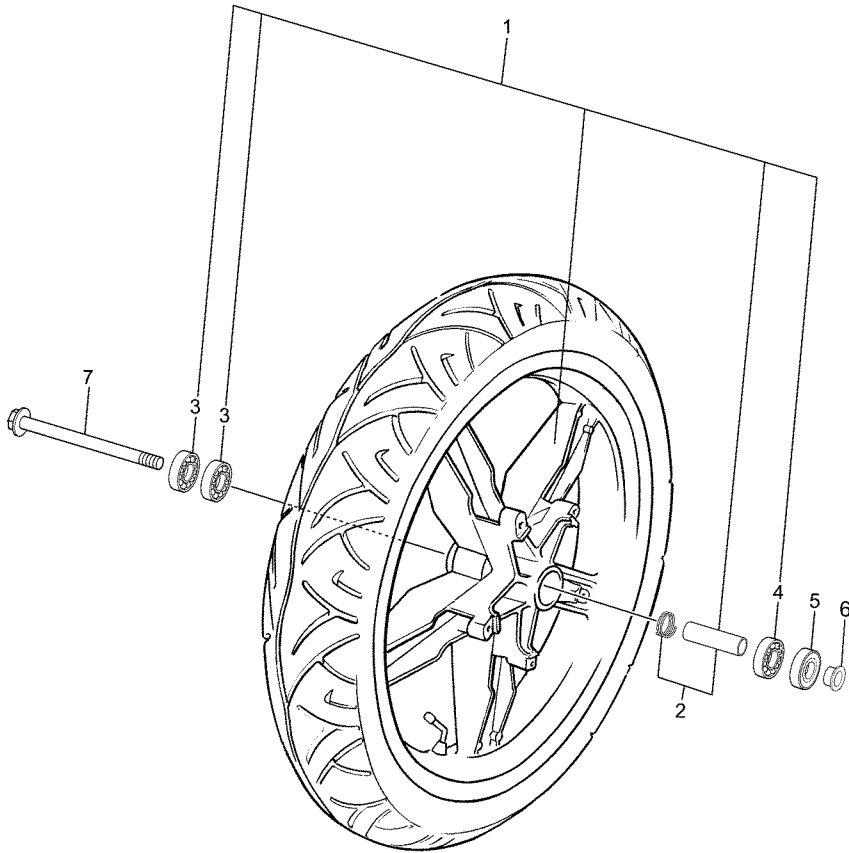

Ref No Part No Description

01	5WX-F5160-20-00	Cast Wheel, Front
02	5WX-F5117-00-00	. . Spacer, Bearing
03	93306-201X0-00	. . Bearing
04	93306-301YV-00	. . Bearing
05	93106-20805-00	Oil Seal
06	90387-123N2-00	Collar
07	51Y-25181-00-00	Axle, Wheel

5WX1352-B240