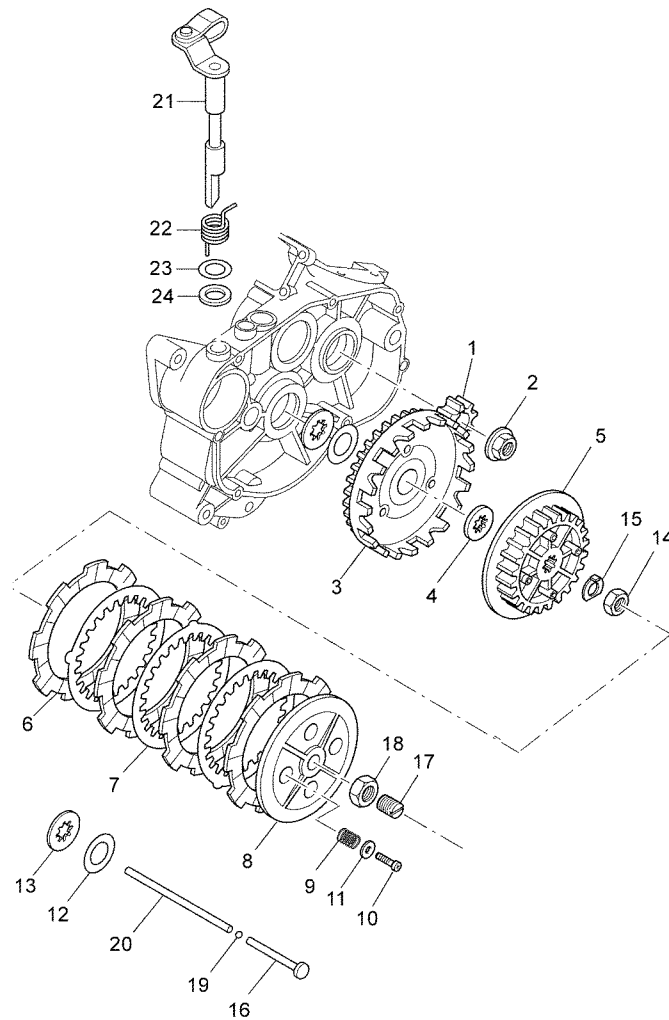

Ref No	Part No	Description
01	4YV-E6111-00-00	Gear, Primary Drive
02	90179-12248-00	Nut
03	4YV-E6150-00-00	Primary Driven Gear Comp.
04	4YV-E6154-00-00	Plate, Thrust 1
05	4YV-E6371-00-00	Boss, Clutch
06	3NC-E6331-00-00	Plate, Friction 2
07	2AH-E6324-00-00	Plate, Clutch 1
08	4YV-E6351-00-00	Plate, Pressure 1
09	90501-20859-00	Spring, Compression
10	91317-05020-00	Bolt
11	90201-058L4-00	Washer, Plate
12	4YV-E6164-00-00	Plate, Thrust 2
13	90208-17807-00	Washer, Conical Spring
14	90170-12854-00	Nut
15	90215-12271-00	Washer, Lock
16	4YV-E6356-00-00	Rod, Push 1
17	90113-14804-00	Bolt, Set
18	90170-14855-00	Nut
19	93503-16003-00	Ball
20	4YV-E6357-00-00	Rod, Push 2
21	4YV-E6381-00-00	Push Lever Comp.
22	90508-20846-00	Spring, Torsion
23	90201-158L5-00	Washer, Plate
24	93101-15833-00	Oil Seal

5WX1352-B110