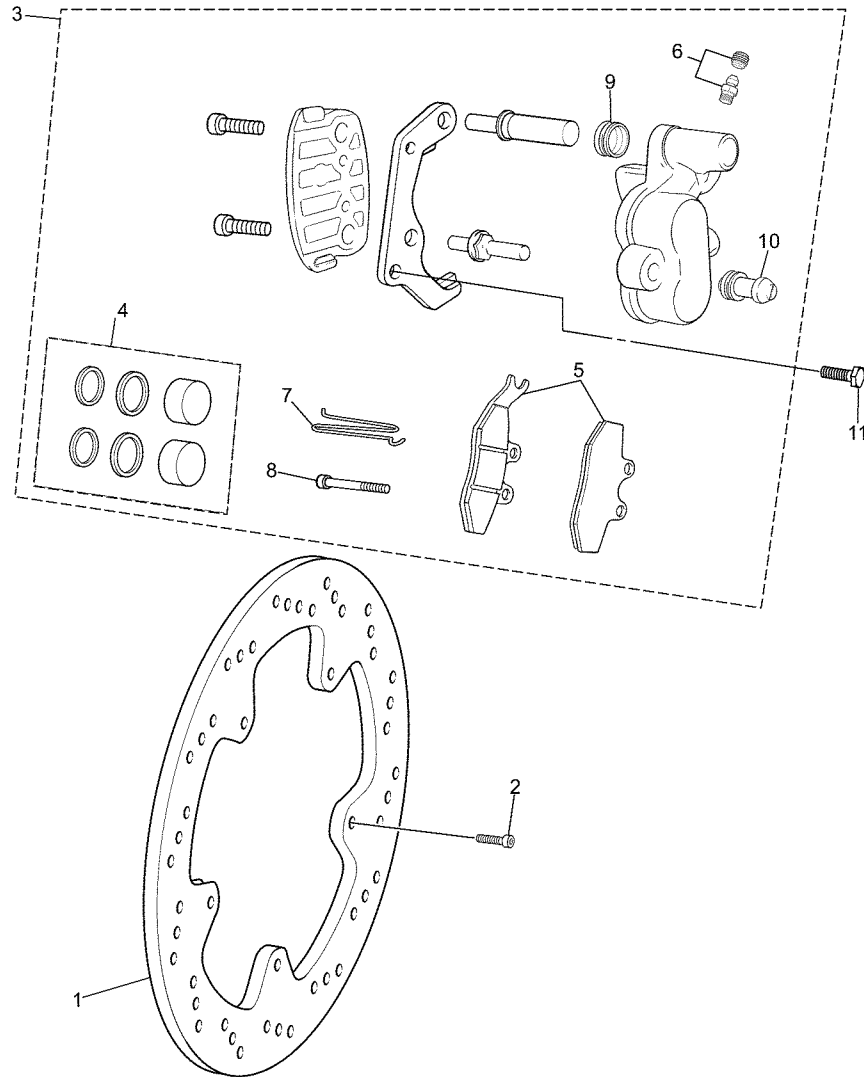

5WX5300-C220

Ref No Part No Description

01	5WX-F4730-00-00	Double Seat Assy
02	2RN-F4741-00-00	• Pad, Seat
03	5WX-F4755-00-00	Hook, Seat
04	9580M-06012-00	Bolt, Flange
05	5WX-F478E-00-00	Cable, Seat Lock
06	5JN-F4705-00-00	Seat Lock Assy
07	5JN-F4792-00-00	Plate
08	5JN-F478V-00-00	Spring, Torsion
09	5WX-F4773-00-LK	Handle, Seat
10	92014-06016-00	Bolt, Button Head

5WX1352-B230

Ref No Part No Description

01	5WX-F5160-20-00	Cast Wheel, Front
02	5WX-F5117-00-00	. . Spacer, Bearing
03	93306-201X0-00	. . Bearing
04	93306-301YV-00	. . Bearing
05	93106-20805-00	Oil Seal
06	90387-123N2-00	Collar
07	51Y-25181-00-00	Axle, Wheel

5WX1352-B240

Ref No	Part No	Description
01	5WX-F582T-00-00	Disc, Brake (left)
02	90110-06X36-00	Bolt, Hexagon Socket Head
03	5WX-F580T-01-00	Caliper Assy (left)
04	5WX-W0057-00-00	. Piston Assy, Caliper
05	5WX-W0045-00-00	. Brake Pad Kit
06	5WX-W0048-00-00	. Bleed Screw Kit
07	5WX-F5934-00-00	. Spring, Pad
08	5WX-F5924-00-00	. Pin, Pad
09	5WX-F5917-00-00	. Boot, Caliper
10	5WX-F5937-00-00	. Boot 2
11	9581M-08025-00	Bolt, Flange