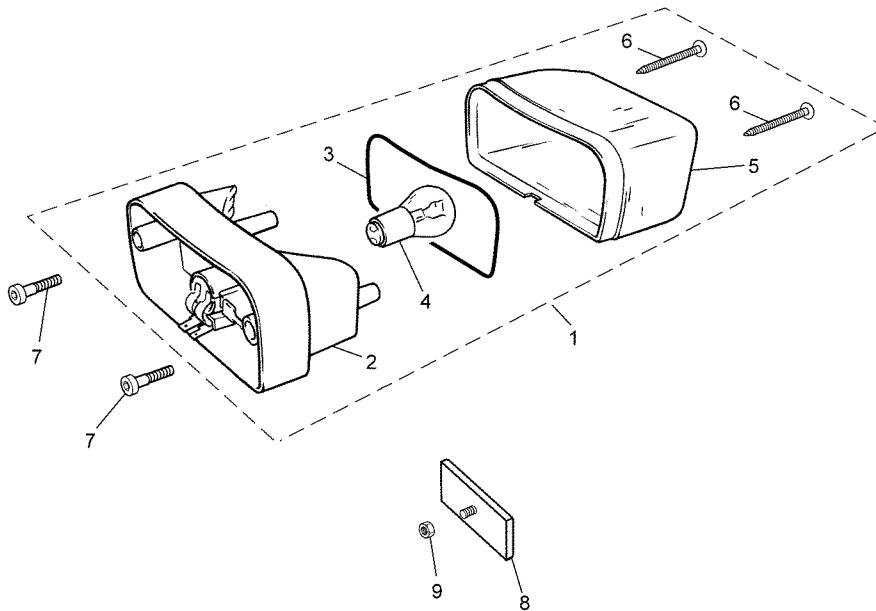

Ref No	Part No	Description
01	5WX-H4710-00-00	Taillight Unit Assy
02	5WX-H4711-00-00	• . Base, Taillight
03	5WX-H4723-00-00	• . Gasket, Tail Lens
04	4BA-H4714-00-00	• . Bulb
05	5WX-H4721-00-00	• . Lens, Taillight
06	5AD-H3333-00-00	• . Screw, Lens Fitting
07	9580M-06012-00	Bolt, Flange
08	4BA-H5130-00-00	Rear Reflector Assy
09	9570M-05500-00	Nut, Flange

5WX1352-B380