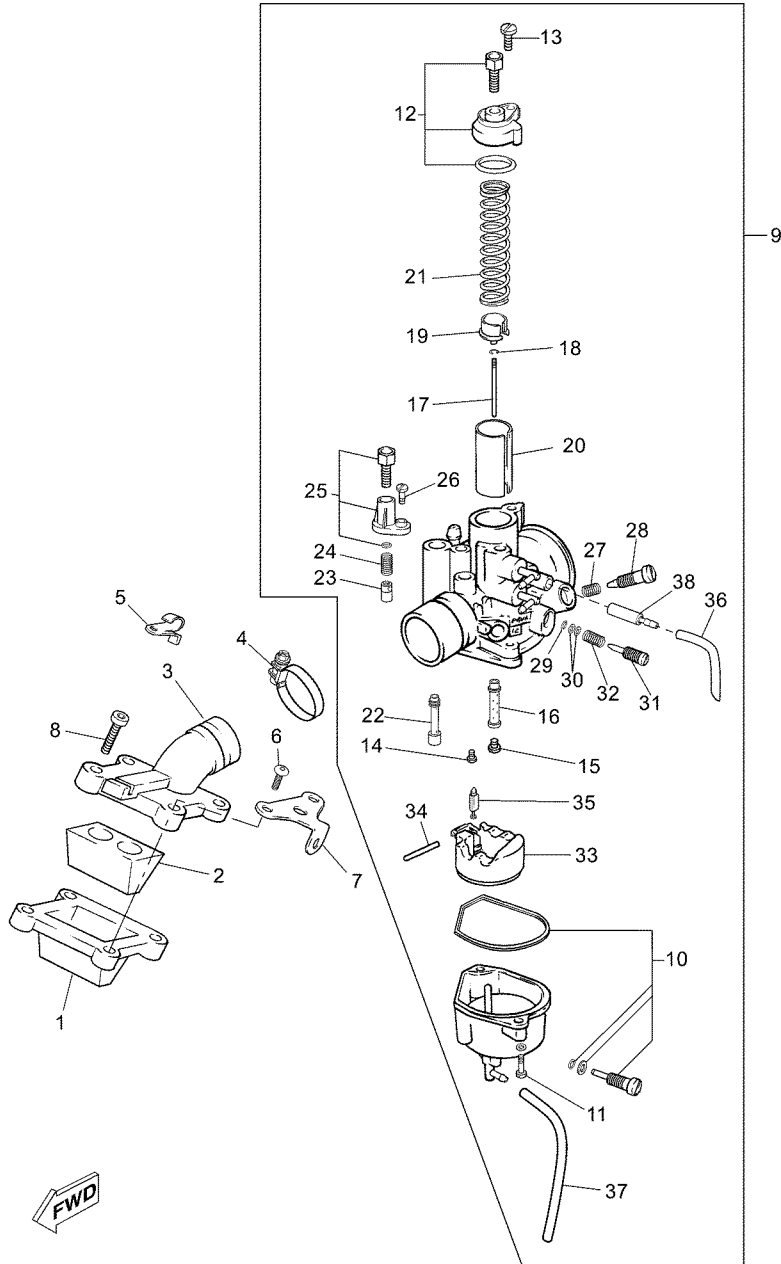

Ref No	Part No	Description
01	4YV-E3610-00-00	Reed Valve Assy
02	4YV-E3625-00-00	Spacer, Reed Valve
03	4YV-E3565-10-00	Joint, Carburetor
04	90450-32X00-00	Hose Clamp Assy
05	4YV-E5441-00-00	Holder, Clutch Cable
06	90149-06X02-00	Screw
07	5WX-E4291-00-00	Bracket 1
08	90110-06X33-00	Bolt, Hexagon Socket Head
09	5WX-E4D01-00-00	Carburetor Assy 1
10	5WX-14D81-00-00	. Body, Float Chamber
11	5RN-E4D16-00-00	. Screw
12	5WX-14D73-00-00	. Cover, Plunger Cap
13	5SB-E4325-00-00	. Screw, Pan Head
14	5BW-E4342-00-00	. Jet, Pilot (# 0)
15	5WX-14D43-44-00	. Jet, Main
16	5WX-14D41-21-00	. Nozzle, Main
17	5WX-14D36-13-00	. Needle
18	4SB-E4137-00-00	. Clip
19	4SB-E4377-00-00	. Stopper
20	5RN-E4D12-40-00	. Valve,throttle 1
21	4SB-E4331-01-00	. Spring, Throttle Valve
22	5DU-E4344-00-00	. Jet, Starter (# 0)
23	5WX-14D90-00-00	. Needle Valve Assy
24	5WX-14D31-00-00	. Spring, Throttle Valve
25	5WX-14D95-00-00	. Cap
26	5WX-14D25-00-00	. Screw, Pan Head
27	4SB-E4134-00-00	. Spring, Air Adjusting
28	4SB-E4104-00-00	. Air Screw Set
29	5WX-14D98-00-00	. Gasket
30	4SB-E4357-00-00	. Washer, Plain
31	4SB-E4103-01-00	. Throttle Screw Set
32	4SB-E4133-01-00	. Spring, Throttle Stop
33	5WX-14D85-00-00	. Float
34	5WX-14D65-00-00	. Pin, Clevis
35	5WX-14D51-00-00	. Needle Valve
36	5DU-E4396-00-00	. Pipe
37	5WX-14D49-00-00	. Pipe 1
38	5WX-14D88-00-00	. Valve, Vacuum Control

5WX1352-B070