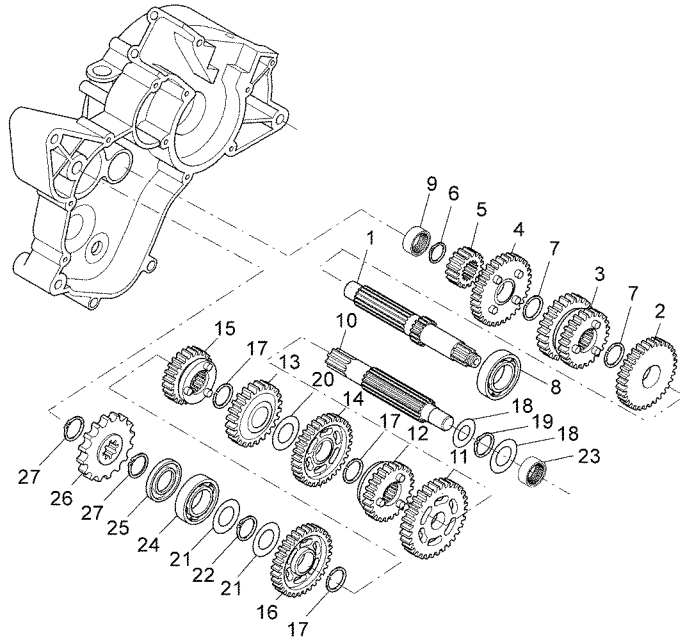

TRANSMISSION

Ref No	Part No	Description
01	4YV-E7411-00-00	Axle, Main
02	4YV-E7151-00-00	Gear, 5th Pinion
03	4YV-E7131-00-00	Gear, 3rd Pinion
04	4YV-E7161-00-00	Gear, 6th Pinion
05	4YV-E7121-00-00	Gear, 2nd Pinion
06	93440-14815-00	Circlip
07	93440-18816-00	Circlip
08	93306-203YC-00	Bearing
09	93315-21429-00	Bearing
10	4YV-E7421-00-00	Axle, Drive
11	4YV-E7211-00-00	Gear, 1st Wheel
12	4YV-E7251-00-00	Gear, 5th Wheel
13	4YV-E7241-00-00	Gear, 4th Wheel
14	4YV-E7231-00-00	Gear, 3rd Wheel
15	4YV-E7261-00-00	Gear, 6th Wheel
16	4YV-E7221-00-00	Gear, 2nd Wheel
17	93440-20825-00	Circlip
18	90201-148L6-00	Washer, Plate
19	93410-14815-00	Circlip
20	90201-208L7-00	Washer, Plate
21	90201-208L8-00	Washer, Plate
22	93410-20825-00	Circlip
23	93315-21429-00	Bearing
24	93306-204X1-00	Bearing
25	93102-20873-00	Oil Seal
26	5WX-E7460-00-00	Sprocket, Drive
27	93410-20825-00	Circlip

5WX1352-B120