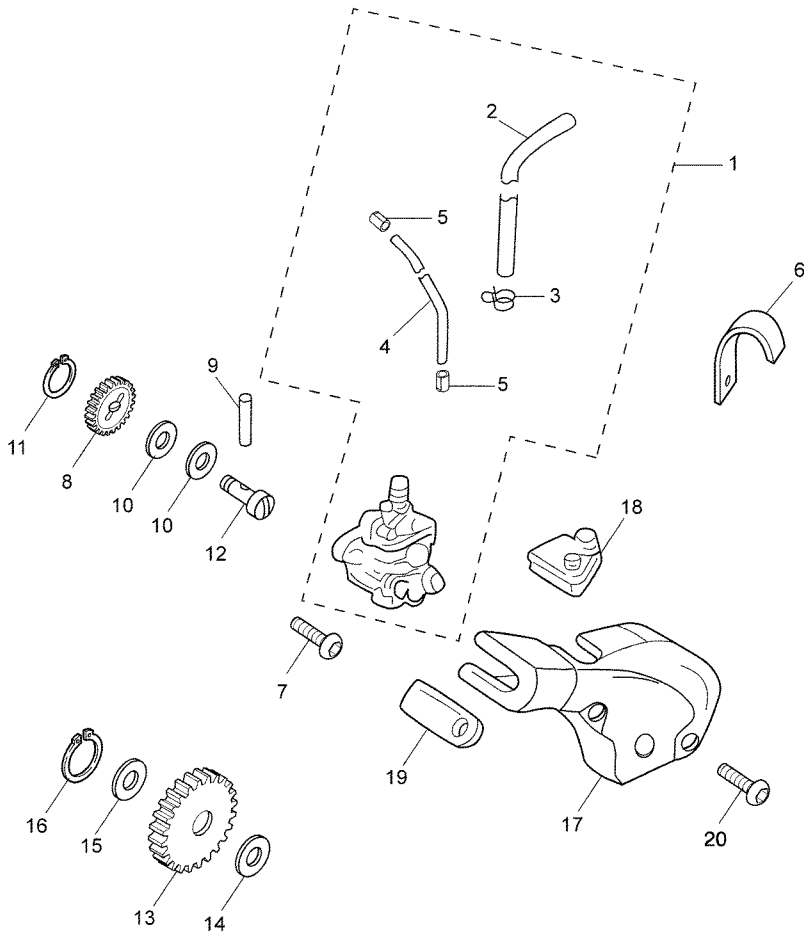

5WX1352-B020

Ref No	Part No	Description
01	2VR-E2450-00-00	Impeller Shaft Assy
02	93103-10812-00	Oil Seal
03	93603-22X00-00	Pin, Dowel
04	90201-08512-00	Washer, Plate
05	93440-08130-00	Circlip
06	3NC-E2459-00-00	Gear, Impeller Shaft
07	3NC-E2422-00-00	Cover, Housing
08	93604-10X00-00	Pin, Dowel
09	3NC-E2428-01-00	Gasket, Housing Cover 2
10	9131N-06025-00	Bolt
11	9131N-06055-00	Bolt
12	9890N-06025-00	Screw, Bind
13	90430-06X01-00	Gasket
14	4YV-E2582-00-00	Joint, Hose 2
15	93210-12327-00	O-ring
16	90110-06X21-00	Bolt, Hexagon Socket Head

5WX1352-B030

Ref No	Part No	Description
01	4BA-E2460-00-00	Radiator Assy
02	2RN-E2462-00-00	. . Cap, Radiator
03	2RN-E2437-00-00	. . Stopper
04	9700M-05012-00	. . Bolt
05	9290M-05100-00	. . Washer
06	90480-15363-00	. . Grommet
07	90387-07392-00	. . Collar
08	90480-16284-00	Grommet
09	9580M-06025-00	Bolt, Flange
10	90201-060A3-00	Washer, Plate
11	4YV-E2481-10-00	Pipe 1
12	90450-27X00-00	Hose Clamp Assy
13	4YV-E2483-00-00	Pipe 3
14	90450-27X00-00	Hose Clamp Assy
15	90460-27815-00	Clamp, Hose
16	90464-13X00-00	Clamp
17	5WX-F1871-00-00	Tank, Recovery
18	2RN-F1815-00-00	Cap
19	90119-06056-00	Bolt, With Washer
20	90445-09X00-00	Hose
21	90467-09006-00	Clip

5WX1352-B040

Ref No Part No Description

01	5WX-E3100-01-00	Oil Pump Assy
02	5WX-E316F-00-00	. . Hose, Oil 1
03	93430-08036-00	. . Circlip
04	4YV-E316G-10-00	. . Hose, Oil 2
05	90468-02X00-00	. . Clip
06	90465-08028-00	Clamp
07	9131N-05016-00	Bolt
08	4YV-E3178-00-00	Gear, Pump Drive
09	93603-22X00-00	Pin, Dowel
10	90201-088L3-00	Washer, Plate
11	93440-08130-00	Circlip
12	4YV-E3226-00-00	Shaft, Drive Gear
13	4YV-E3179-00-00	Gear, Idle
14	90201-088L3-00	Washer, Plate
15	90201-08512-00	Washer, Plate
16	93440-08130-00	Circlip
17	5WX-E5416-00-00	Cover, Oil Pump
18	5WX-E3174-00-00	Holder, Oil Pipe
19	5WX-E5379-00-00	Seal, Crankcase
20	9131N-05035-00	Bolt