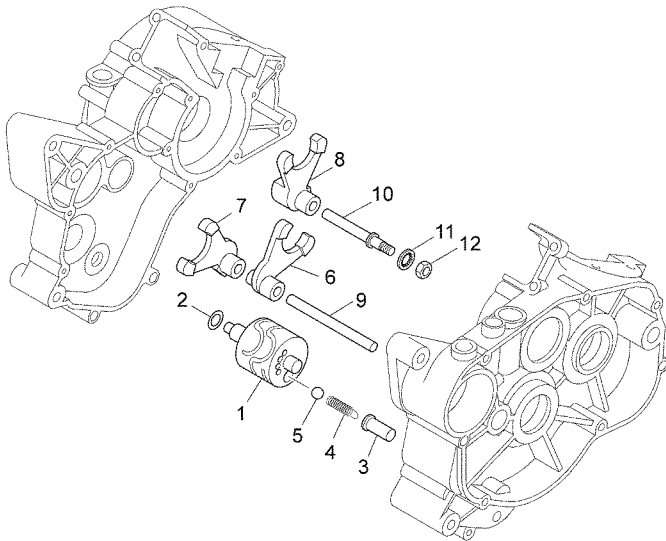

Ref No	Part No	Description
01	5WX-E8540-00-00	Shift Cam Assy
02	90201-108L9-00	Washer, Plate
03	4YV-E8542-00-00	Point, Neutral
04	90501-12860-00	Spring, Compression
05	93500-09827-00	Ball
06	4YV-E8511-00-00	Fork, Shift 1
07	4YV-E8512-00-00	Fork, Shift 2
08	4YV-E8513-00-00	Fork, Shift 3
09	4YV-E8531-00-00	Bar, Shift Fork Guide 1
10	4YV-E8535-00-00	Bar, Shift Fork Guide 2
11	90205-07801-00	Washer, Tooth
12	90170-07856-00	Nut

5WX1352-B140