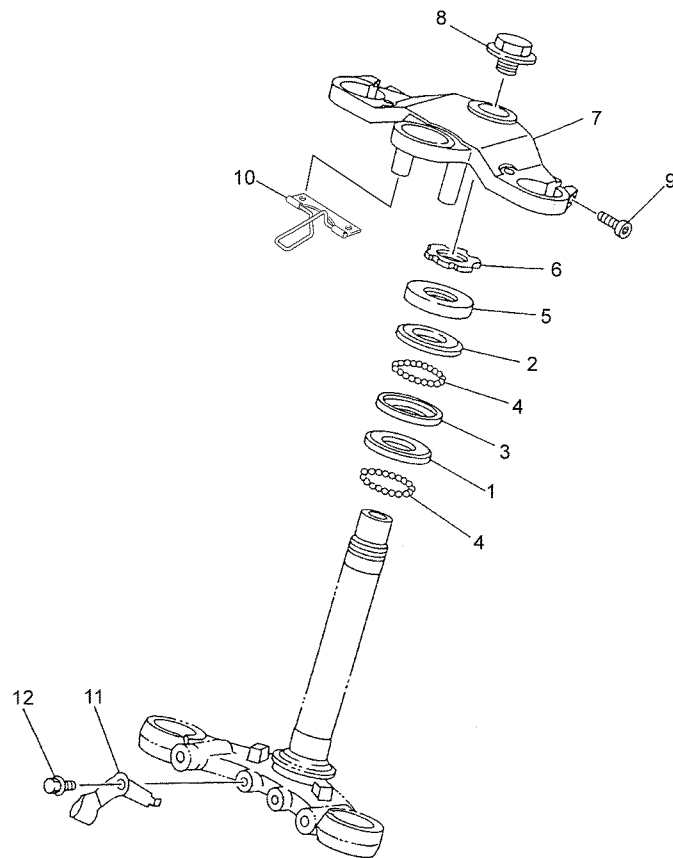

5WX5300-C180

REAR ARM & SUSPENSION

Ref No	Part No	Description
01	5WX-F2110-00-98	Rear Arm Comp.
02	93315-31841-00	Bearing
03	2RN-F2128-00-00	Cover, Thrust 1
04	4BA-F2184-00-00	Bush
05	29N-22141-00-00	Shaft, Pivot
06	95607-12200-00	Nut, Self-locking
07	4BA-F139W-00-00	Cover
08	4YV-F2151-00-00	Seal, Guard
09	90387-06869-00	Collar
10	90201-06815-00	Washer, Plate
11	9750M-06416-00	Bolt, With Washer
12	5WX-F2210-00-00	Shock Absorber Assy, Rear
13	90109-10833-00	Bolt
14	90387-128E2-00	Collar
15	90209-10229-00	Washer
16	90185-10091-00	Nut, Self-locking
17	90101-12676-00	Bolt
18	90201-12X02-00	Washer, Plate
19	95607-12100-00	Nut, U

5WX1352-B190

Ref No	Part No	Description
--------	---------	-------------

01	156-23412-00-00	Race, Ball 2
02	183-23411-00-00	Race, Ball 1
03	183-23412-00-00	Race, Ball 2
04	93501-04011-00	Ball
05	21L-F3415-00-00	Cover, Ball Race 1
06	90179-25X00-00	Nut
07	5WX-F3435-00-98	Crown, Handle
08	90105-14060-00	Bolt, Flange
09	9131L-08035-00	Bolt
10	5WX-F312H-00-00	Clamp
11	4BA-F3466-00-00	Clamp
12	9580M-06012-00	Bolt, Flange