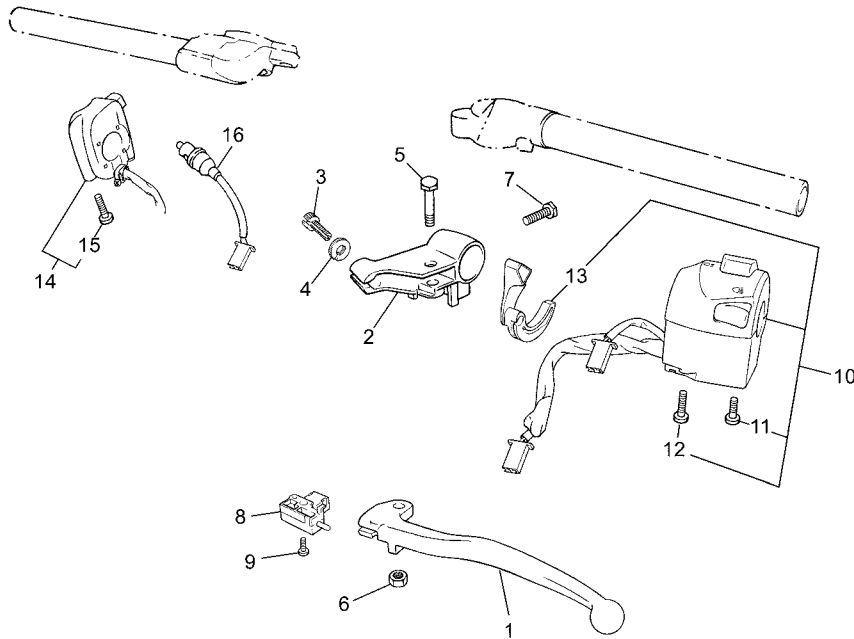

HANDLE SWITCH & LEVER

Ref No	Part No	Description
01	5WX-H3912-00-00	Lever 1
02	5WX-H2911-00-00	Holder, Lever 1
03	90123-08X01-00	Bolt
04	90179-08X05-00	Nut
05	5WX-H3945-00-00	Bolt, Lever
06	90185-06837-00	Nut, Self-locking
07	9131M-06020-00	Bolt
08	3YX-82917-01-00	Switch
09	98707-03020-00	Screw, Flat Head
10	5WX-H3972-00-00	Switch, Handle 4
11	5WX-H395X-00-00	• . Screw, Switch Fitting 1
12	5WX-H395Y-00-00	• . Screw, Switch Fitting 2
13	5WX-H3941-00-00	• . Lever, Starter
14	5WX-H3973-00-00	Switch, Handle 3
15	5WX-H395X-10-00	• . Screw, Switch Fitting 1
16	5WX-H3980-00-00	Front Stop Switch Assy

5WX5300-C390