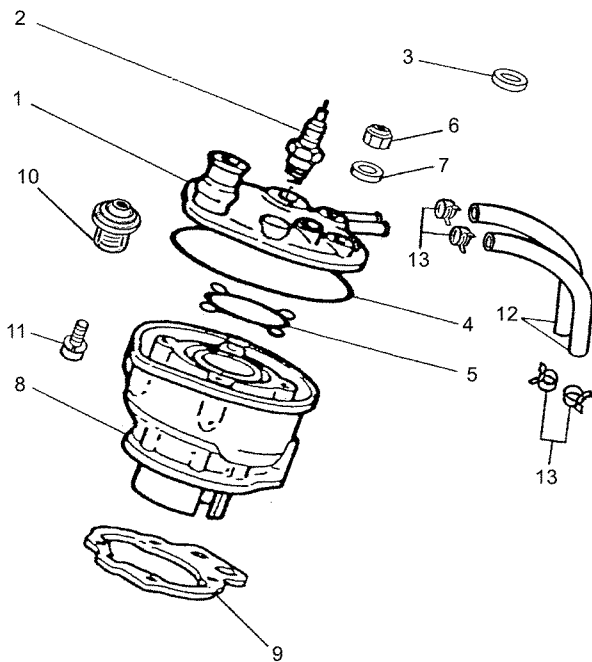

Ref No	Part No	Description
01	4YV-E1111-30-00	Head, Cylinder 1
02	94701-00X00-00	Plug, Spark (ngk Br9es)
03	90430-14822-00	Gasket
04	4YV-E1194-00-00	Gasket, Head Cover 2
05	4YV-E1193-00-00	Gasket, Head Cover 1
06	90176-07813-00	Nut, Crown
07	90201-078L0-00	Washer, Plate
08	5WX-E1311-00-00	Cylinder 1
09	4YV-E1351-00-00	Gasket, Cylinder
10	4YV-E2411-00-00	Thermostat
11	98907-04010-00	Screw, Bind
12	4YV-E2482-00-00	Pipe 2
13	4YV-E2486-00-00	Clip

5WX1352-B010

CRANKSHAFT & PISTON

Ref No	Part No	Description
01	5WX-E1400-00-00	Crankshaft Assy
02	93306-303X6-00	Bearing
03	93101-17832-00	Oil Seal
04	93101-24835-00	Oil Seal
05	4YV-E1631-00-00	Piston (std)
05	4YV-E1635-00-00	Piston (0.25mm O/s)
05	4YV-E1636-00-00	Piston (0.50mm O/s)
06	4YV-E1603-00-00	• . Piston Ring Set (std)
06	4YV-E1604-00-00	• . Piston Ring Set (0.25mm O/s)
06	4YV-E1605-00-00	• . Piston Ring Set (0.50mm O/s)
07	4YV-E1633-00-00	• . Pin, Piston
08	93450-12816-00	• . Circlip
09	93310-112X5-00	Bearing
10	90280-03805-00	Key, Woodruff
11	90282-04806-00	Key, Straight
12	4YV-E1536-00-00	Gear, Drive
13	4YV-E1454-00-00	Weight 1
14	93306-202X2-00	Bearing
15	93306-203X6-00	Bearing
16	4YV-E1531-00-00	Gear, Balance Weight
17	90282-04807-00	Key, Straight
18	90201-128L1-00	Washer, Plate
19	90170-12853-00	Nut
20	90387-16X02-00	Collar
21	93210-138E4-00	O-ring

5WX1352-B020

Ref No	Part No	Description
01	2VR-E2450-00-00	Impeller Shaft Assy
02	93103-10812-00	Oil Seal
03	93603-22X00-00	Pin, Dowel
04	90201-08512-00	Washer, Plate
05	93440-08130-00	Circlip
06	3NC-E2459-00-00	Gear, Impeller Shaft
07	3NC-E2422-00-00	Cover, Housing
08	93604-10X00-00	Pin, Dowel
09	3NC-E2428-01-00	Gasket, Housing Cover 2
10	9131N-06025-00	Bolt
11	9131N-06055-00	Bolt
12	9890N-06025-00	Screw, Bind
13	90430-06X01-00	Gasket
14	4YV-E2582-00-00	Joint, Hose 2
15	93210-12327-00	O-ring
16	90110-06X21-00	Bolt, Hexagon Socket Head