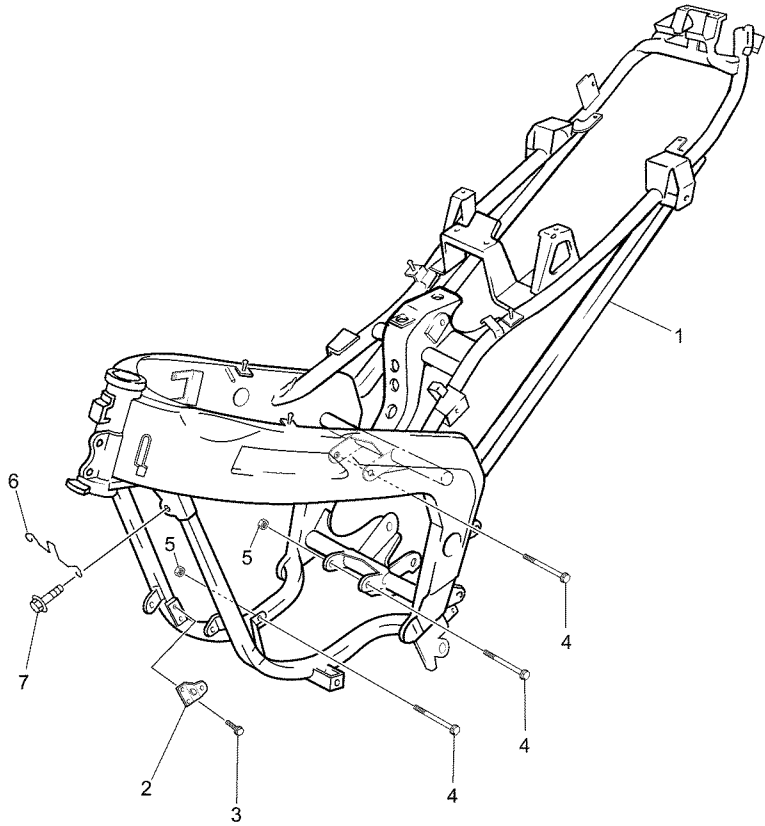

Ref No	Part No	Description
01	5WX-F1110-00-98	Frame Comp.
02	4YV-F1418-00-00	Bracket, Front Lower 2
03	9582M-08012-00	Bolt, Flange
04	90105-08875-00	Bolt, Flange
05	95607-08200-00	Nut, Self-locking
06	4BA-F1288-00-00	Guide, Cable
07	9580M-06012-00	Bolt, Flange

5WX1352-B160